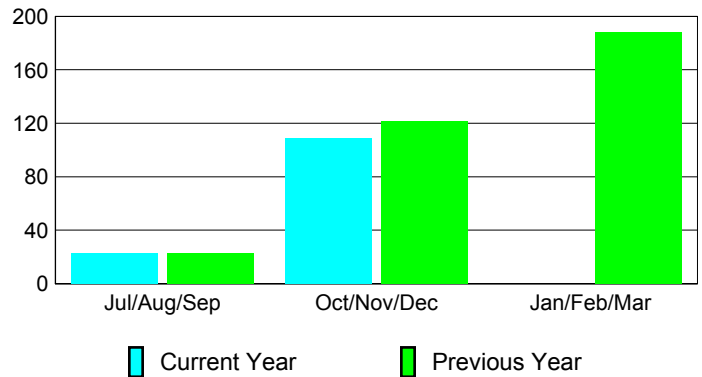

Membership Results
2012-2013

Membership
2011-2012

Month	Net Memb Goal	Actual New Memb	Actual Dropped Memb	Gain/Loss of Memb	Gain/Loss of Memb
Jul/Aug/Sep		98	-75	23	23
Oct/Nov/Dec		126	-17	109	122
Jan/Feb/Mar					188
Totals		224	-92	132	333

Membership Results 2012-2013

Goal, New, Dropped, Gain/Loss

Comparison of Membership Gain/Loss

Current Year Compared to the Previous Year

Gender Comparison 2012-2013

Jul/Aug/Sep

Oct/Nov/Dec

Jan/Feb/Mar