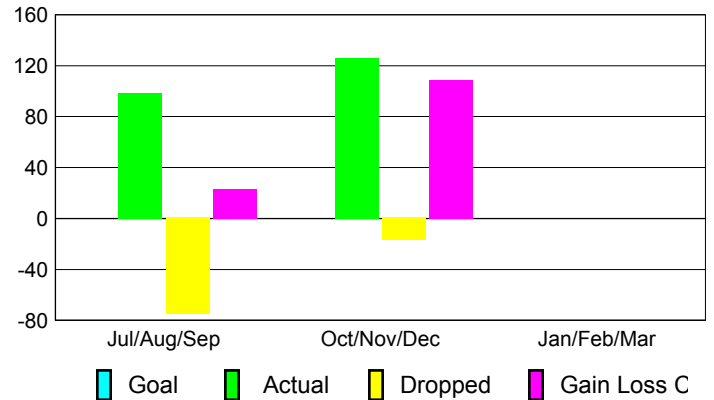

Membership Results 2012-2013

Goal, New, Dropped, Gain/Loss

Comparison of Membership Gain/Loss

Current Year Compared to the Previous Year