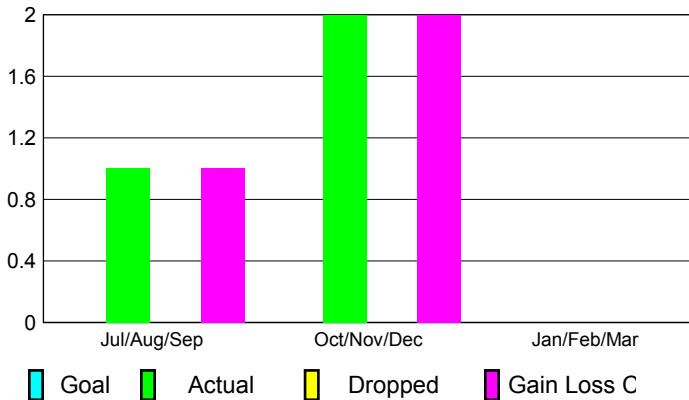

2012-2013 GMT Reports for District (or Undistricted) **District 317 C**

GMT: M NAGARAJAN

Location: INDIA

GMT CA: 6

CLUBS

Club Results
2012-2013

Clubs
2011-2012

Month	New Club Goal	Actual New Clubs	Actual Dropped Clubs	Gain/Loss of Clubs	Gain/Loss of Clubs
Jul/Aug/Sep		1	0	1	0
Oct/Nov/Dec		2	0	2	0
Jan/Feb/Mar					1
Totals		3	0	3	1

Club Results 2012-2013

Goal, New, Dropped, Gain/Loss

Comparison of Club Gain/Loss

Current Year Compared to the Previous Year

YTD Status Quo Clubs 2012-2013

Status Quo Clubs Compared to Status Quo Members

MEMBERSHIP