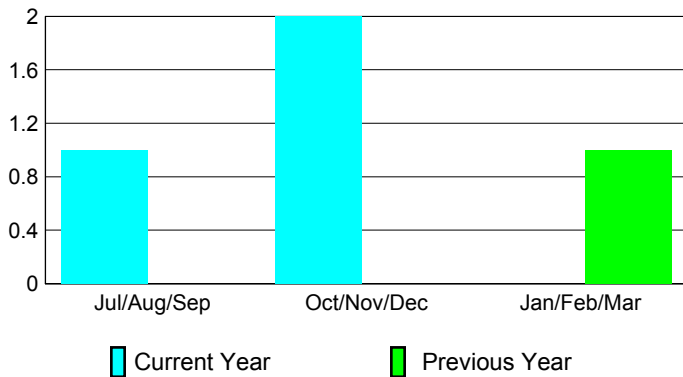

Club Results 2012-2013

Goal, New, Dropped, Gain/Loss

Comparison of Club Gain/Loss

Current Year Compared to the Previous Year

YTD Status Quo Clubs 2012-2013

Status Quo Clubs Compared to Status Quo Members

MEMBERSHIP